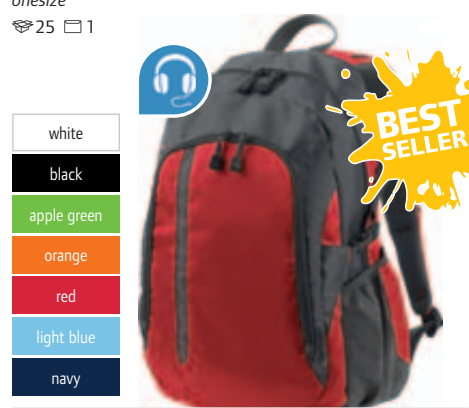

6 47.6694
Halfar | 1806694

Backpack GALAXY

420D nylon and jacquard
large main compartment with flat pouch, lateral mesh pockets and straps, big zipper front pocket with insert pouches and headset opening, padded shoulder straps, size: 31x48x16cm, capacity: 21l
onesize
👜25 📦1