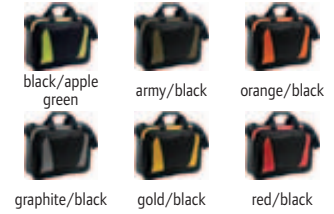

1 30.002X
Result Core | R002X

Compact shopper
65g/m², 100% polyester
draw cord pouch, self fabric handles with contrast colour binding, easy stowage-self compacting, extremely lightweight, quick dry, strong overlapped seams, dimensions open: 36x39cm, dimensions stored 10x12cm, print area 35x38cm, capacity 10l
onesize
👉200 📦25

2 26.7180
SOL'S | Marbella

Shopping Bag
600D polyester
magnetic fastener, zipped inside pocket, removable PE bottom, contrasting nylon carrying handles, size: 34x33x23cm
onesize
👉40 📦20

3 26.7060
SOL'S | Urban

Gym Sac
210D polyester
front grommet-reinforced corners, adjustable drawstrings, size: 34,5x45cm
onesize
👉100 📦10

4 26.7170
SOL'S | Cambridge

Conference Bag
600D polyester
2-color briefcase, middle compartment with double sliders, zipped pocket in the middle part, carrying handle with comfort grip, adjustable nylon shoulder strap, size: 40x31x11cm
onesize
👉30 📦10