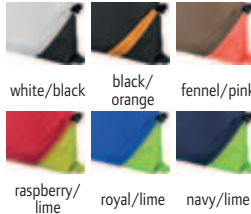

1 30.002X
Result Core | R002X

Compact shopper
65g/m², 100% polyester
draw cord pouch, self fabric handles with contrast colour binding, easy stowage-self compacting, extremely lightweight, quick dry, strong overlapped seams, dimensions open: 36x39cm, dimensions stored 10x12cm, print area 35x38cm, capacity 10l
onesize
👉200 📦25

2 26.7180
SOL'S | Marbella

Shopping Bag
600D polyester
magnetic fastener, zipped inside pocket, removable PE bottom, contrasting nylon carrying handles, size: 34x33x23cm
onesize
👉40 📦20

3 26.7060
SOL'S | Urban

Gym Sac
210D polyester
front grommet-reinforced corners, adjustable drawstrings, size: 34,5x45cm
onesize
👉100 📦10

4 26.7170
SOL'S | Cambridge

Conference Bag
600D polyester
2-color briefcase, middle compartment with double sliders, zipped pocket in the middle part, carrying handle with comfort grip, adjustable nylon shoulder strap, size: 40x31x11cm
onesize
👉30 📦10