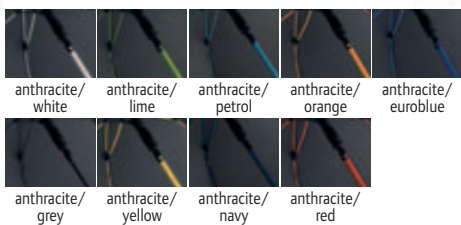

5 46.4783
Fare | 4783

AC Midsize Umbrella Style
530g, polyester
automatic function for a quick opening, flexible fiberglass ribs, handle in the same colour as ribs, high quality windproof system for maximum frame flexibility in stormy conditions, shapely soft touch crook handle with colored grip rings, integrated push-button, diameter: 112cm, closed length: 90cm
onesize
☎24 ☐1