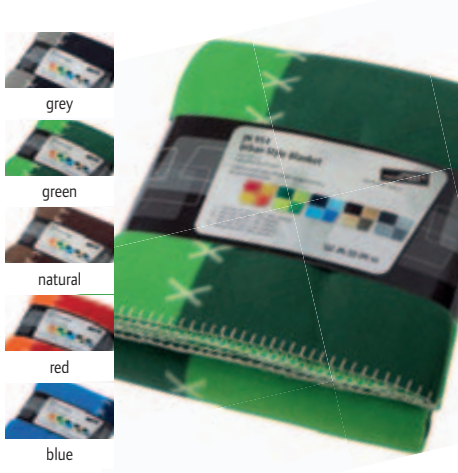

anthracite/natural brown/natural burgundy/natural navy/natural

grey green natural red blue